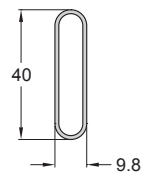

DeFence

Recinzioni

M-4482

Design con colonna 60x60mm, profilo 100x14mm e decorativo inox 14x14mm

M-4483

Design con colonna 60x60mm, profilo 100x14mm e decorativo inox 30x15mm

E-6482

Design con colonna 60x60mm, profilo 100x14mm e decorativo inox 14x14mm

Codice / Code **070-011**

Doga 107x15mm
Fencing profile 107x15mm

Codice / Code **070-022**

Doga anodizzata 34.6x15mm
Anodized fencing profile 34.6x15mm

Codice / Code **070-019**

Doga 40x9.8mm
Fencing profile 40x9.8mm

Codice / Code **510-918**

Doga 100x15mm
Fencing profile 100x15mm

Codice / Code **070-023**

Doga 120x15mm
Fencing profile 120x15mm

Codice / Code **070-028**

Doga 120x15mm
Fencing profile 120x15mm

Codice / Code **070-029**