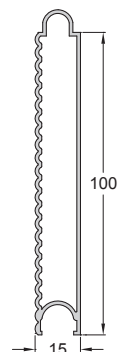

DeFence

Recinzioni

M-4482

Design con colonna 60x60mm, profilo 100x14mm e decorativo inox 14x14mm

M-4483

Design con colonna 60x60mm, profilo 100x14mm e decorativo inox 30x15mm

E-6482

Design con colonna 60x60mm, profilo 100x14mm e decorativo inox 14x14mm

Cover per corrimano 80x28
Cover for handrail 80x28

Codice / Code

FSN-221

Cover per corrimano ovale 90x30
Cover for handrail oval 90x30

Codice / Code

FSN-222

Doga 79,2x15mm
Fencing profile 79,2x15mm

Codice / Code **992-401**

Doga 100x15mm
Fencing profile 100x15mm

Codice / Code **070-002**

Doga 100x15mm
Fencing profile 100x15mm

Codice / Code **070-005**

Doga 100x15mm
Fencing profile 100x15mm

Codice / Code **070-009**

Doga 100x15mm
Fencing profile 100x15mm

Codice / Code **070-011**

Doga 107x15mm
Fencing profile 107x15mm

Codice / Code **070-022**

Doga anodizzata 34.6x15mm
Anodized fencing profile 34.6x15mm

Codice / Code **070-019**

Doga 40x9.8mm
Fencing profile 40x9.8mm