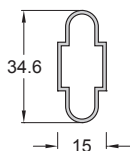

DeFence

Recinzioni

M-4482

Design con colonna 60x60mm, profilo 100x14mm e decorativo inox 14x14mm

M-4483

Design con colonna 60x60mm, profilo 100x14mm e decorativo inox 30x15mm

E-6482

Design con colonna 60x60mm, profilo 100x14mm e decorativo inox 14x14mm

**E-6494**

Design con colonna 60x60mm, profilo 150x14mm e decorativo inox 100x14mm

**C-6491_D**

Design con colonna 60x60mm, profilo 150x14mm e doppio colore

**E-6483**

Design con colonna 60x60mm, profilo 100x14mm e decorativo inox 30x15mm

Doga 100x15mm
Fencing profile 100x15mm

Codice / Code **070-002**

Doga 100x15mm
Fencing profile 100x15mm

Codice / Code **070-005**

Doga 100x15mm
Fencing profile 100x15mm

Codice / Code **070-009**

Doga 100x15mm
Fencing profile 100x15mm

Codice / Code **070-011**

Doga 107x15mm
Fencing profile 107x15mm

Codice / Code **070-022**

Doga anodizzata 34.6x15mm
Anodized fencing profile 34.6x15mm

Codice / Code **070-019**

Doga 40x9.8mm
Fencing profile 40x9.8mm