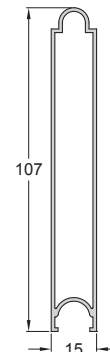

DeFence

Recinzioni

M-4482

Design con colonna 60x60mm, profilo 100x14mm e decorativo inox 14x14mm

M-4483

Design con colonna 60x60mm, profilo 100x14mm e decorativo inox 30x15mm

E-6482

Design con colonna 60x60mm, profilo 100x14mm e decorativo inox 14x14mm

E-6492

Design con colonna 60x60mm, profilo 150x14mm e decorativo inox 14x14mm

E-6484

Design con colonna 60x60mm, profilo 100x14mm e decorativo inox 100x14mm

M-4493

Design con colonna 60x60mm, profilo 150x14mm e decorativo inox 30x15 mm

Doga 100x15mm
Fencing profile 100x15mm

Codice / Code **070-002**

Doga 100x15mm
Fencing profile 100x15mm

Codice / Code **070-005**

Doga 100x15mm
Fencing profile 100x15mm

Codice / Code **070-009**

Doga 100x15mm
Fencing profile 100x15mm

Codice / Code **070-011**

Doga 107x15mm
Fencing profile 107x15mm

Codice / Code **070-022**

Doga anodizzata 34.6x15mm
Anodized fencing profile 34.6x15mm

Codice / Code **070-019**

Doga 40x9.8mm
Fencing profile 40x9.8mm