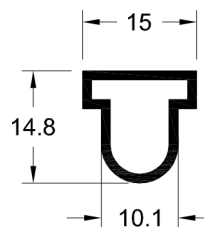

Doga anodizzata 100x14mm
Anodized fencing profile 100x14mm

Codice / Code **DF-8006**

Doga perlinata 130x14mm
Matchboard profile 130x14mm

Codice / Code **DF-8006C**

Doga 100x14mm
Fencing profile 100x14mm

Codice / Code **DF-8006A**

Doga 150x14mm
Fencing profile 150x14mm

Codice / Code **DF-8006B**

Doga 140x14mm
Fencing profile 140x14mm

Codice / Code **DF-8006P**

Cover per doga
Cover for grooved profile

Codice / Code **070-0K9**

Piede per colonna F50-115
Foot for column F50-115