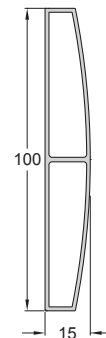

Codice / Code

DF-8005C

Cover per colonna 60x60mm
Cover for corner column 60x60mm

Codice / Code

DF-8004J

Base per corrimano FSN-221/222
Base for handrail FSN-221/222

Codice / Code

FSN-201

Cover per corrimano 80x28
Cover for handrail 80x28

Codice / Code

FSN-221

Cover per corrimano ovale 90x30
Cover for handrail oval 90x30

Codice / Code

FSN-222

Doga 79,2x15mm
Fencing profile 79,2x15mm

Codice / Code **992-401**

Doga 100x15mm
Fencing profile 100x15mm

Codice / Code **070-002**

Doga 100x15mm
Fencing profile 100x15mm

Codice / Code **070-005**

Doga 100x15mm
Fencing profile 100x15mm

Codice / Code **070-009**

Doga 100x15mm
Fencing profile 100x15mm

Codice / Code **070-011**

Doga 107x15mm
Fencing profile 107x15mm

Codice / Code **070-022**

Doga anodizzata 34.6x15mm
Anodized fencing profile 34.6x15mm

Codice / Code **070-019**

Doga 40x9.8mm
Fencing profile 40x9.8mm