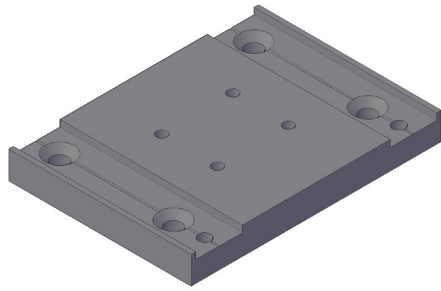

Doga 150x14mm
Fencing profile 150x14mm

Codice / Code **DF-8006B**

Doga 140x14mm
Fencing profile 140x14mm

Codice / Code **DF-8006P**

Cover per doga
Cover for grooved profile

Codice / Code **070-0K9**

Piede per colonna F50-115
Foot for column F50-115