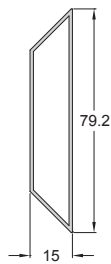

Cover per corrimano 80x28
Cover for handrail 80x28

Codice / Code

FSN-221

Cover per corrimano ovale 90x30
Cover for handrail oval 90x30

Codice / Code

FSN-222

Doga 79,2x15mm
Fencing profile 79,2x15mm

Codice / Code **992-401**

Doga 100x15mm
Fencing profile 100x15mm

Codice / Code **070-002**

Doga 100x15mm
Fencing profile 100x15mm

Codice / Code **070-005**

Doga 100x15mm
Fencing profile 100x15mm

Codice / Code **070-009**

Doga 100x15mm
Fencing profile 100x15mm