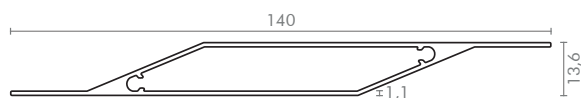

Doga 140x14mm
Fencing profile 140x14mm

Codice / Code **DF-8006P**