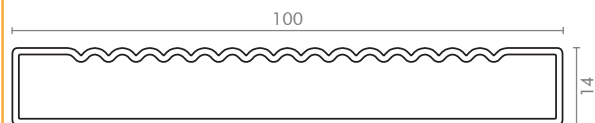

Doga 100x14mm
Fencing profile 100x14mm

Codice / Code **DF-8006A**