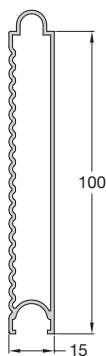

DeFence

Recinzioni

M-4482

Design con colonna 60x60mm, profilo 100x14mm e decorativo inox 14x14mm

M-4483

Design con colonna 60x60mm, profilo 100x14mm e decorativo inox 30x15mm

E-6482

Design con colonna 60x60mm, profilo 100x14mm e decorativo inox 14x14mm

Doga 100x15mm
Fencing profile 100x15mm

Codice / Code **070-002**

Doga 100x15mm
Fencing profile 100x15mm

Codice / Code **070-005**

Doga 100x15mm
Fencing profile 100x15mm

Codice / Code **070-009**

Doga 100x15mm
Fencing profile 100x15mm

Codice / Code **070-011**

Doga 107x15mm
Fencing profile 107x15mm

Codice / Code **070-022**

Doga anodizzata 34.6x15mm
Anodized fencing profile 34.6x15mm

Codice / Code **070-019**

Doga 40x9.8mm
Fencing profile 40x9.8mm

Codice / Code **510-918**

Doga 100x15mm
Fencing profile 100x15mm

Codice / Code **070-023**

Doga 120x15mm
Fencing profile 120x15mm

Codice / Code **070-028**

Doga 120x15mm
Fencing profile 120x15mm

Codice / Code **070-029**