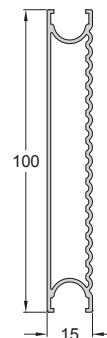

DeFence

Recinzioni

M-4482

Design con colonna 60x60mm, profilo 100x14mm e decorativo inox 14x14mm

M-4483

Design con colonna 60x60mm, profilo 100x14mm e decorativo inox 30x15mm

E-6482

Design con colonna 60x60mm, profilo 100x14mm e decorativo inox 14x14mm

Cover per corrimano 80x28
Cover for handrail 80x28

Codice / Code

FSN-221

Cover per corrimano ovale 90x30
Cover for handrail oval 90x30

Codice / Code

FSN-222

Doga 79,2x15mm
Fencing profile 79,2x15mm

Codice / Code **992-401**

Doga 100x15mm
Fencing profile 100x15mm

Codice / Code **070-002**

Doga 100x15mm
Fencing profile 100x15mm

Codice / Code **070-005**

Doga 100x15mm
Fencing profile 100x15mm

Codice / Code **070-009**

Doga 100x15mm
Fencing profile 100x15mm

Codice / Code **070-011**

Doga 107x15mm
Fencing profile 107x15mm

Codice / Code **070-022**

Doga anodizzata 34.6x15mm
Anodized fencing profile 34.6x15mm

Codice / Code **070-019**

Doga 40x9.8mm
Fencing profile 40x9.8mm