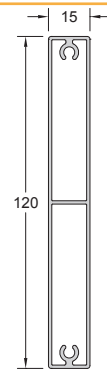

DeFence

Recinzioni

M-4482

Design con colonna 60x60mm, profilo 100x14mm e decorativo inox 14x14mm

M-4483

Design con colonna 60x60mm, profilo 100x14mm e decorativo inox 30x15mm

E-6482

Design con colonna 60x60mm, profilo 100x14mm e decorativo inox 14x14mm

Codice / Code **070-011**

Doga 107x15mm
Fencing profile 107x15mm

Codice / Code **070-022**

Doga anodizzata 34.6x15mm
Anodized fencing profile 34.6x15mm

Codice / Code **070-019**

Doga 40x9.8mm
Fencing profile 40x9.8mm

Codice / Code **510-918**

Doga 100x15mm
Fencing profile 100x15mm

Codice / Code **070-023**

Doga 120x15mm
Fencing profile 120x15mm

Codice / Code **070-028**

Doga 120x15mm
Fencing profile 120x15mm

Codice / Code **070-029**

Doga 150x15mm
Fencing profile 150x15mm

Codice / Code **070-030**

Doga 208.5x15mm
Fencing profile 208.5x15mm
Codice / Code **994-922**

Doga quadrata 14x14mm
Square fencing profile 14x14mm
Codice / Code **DF-7006**