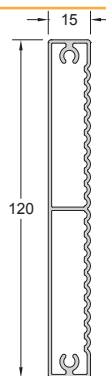

DeFence

Recinzioni

M-4482

Design con colonna 60x60mm, profilo 100x14mm e decorativo inox 14x14mm

M-4483

Design con colonna 60x60mm, profilo 100x14mm e decorativo inox 30x15mm

E-6482

Design con colonna 60x60mm, profilo 100x14mm e decorativo inox 14x14mm

Codice / Code **070-011**

Doga 107x15mm
Fencing profile 107x15mm

Codice / Code **070-022**

Doga anodizzata 34.6x15mm
Anodized fencing profile 34.6x15mm

Codice / Code **070-019**

Doga 40x9.8mm
Fencing profile 40x9.8mm

Codice / Code **510-918**

Doga 100x15mm
Fencing profile 100x15mm

Codice / Code **070-023**

Doga 120x15mm
Fencing profile 120x15mm

Codice / Code **070-028**

Doga 120x15mm
Fencing profile 120x15mm

Codice / Code **070-029**

Doga 150x15mm
Fencing profile 150x15mm

Codice / Code **070-030**

Doga 208.5x15mm
Fencing profile 208.5x15mm
Codice / Code **994-922**

Doga quadrata 14x14mm
Square fencing profile 14x14mm
Codice / Code **DF-7006**